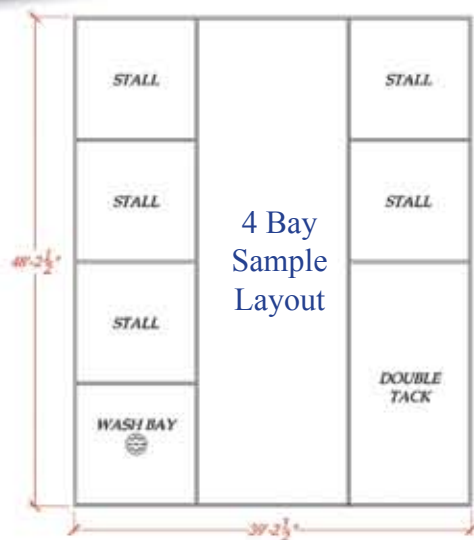

Like all Priefert products, the Priefert Classic Raised Center Aisle (RCA) Barn begins with strong steel construction. Add to that our architectural grade powder coat finish, two snow load capacity options and the result is another durable, dependable product from Priefert. This barn combines easily with Priefert panels and stall fronts to create custom stalls for horses or confinement areas for other livestock.

LAYOUT

Here is the Priefert Classic Raised Center Aisle Barn layout and dimensions. Each layout begins with a single bay then expands with the addition of multiple bays to fit your needs. The Priefert Classic Barn layout can be customized with several options set according to your specific project.